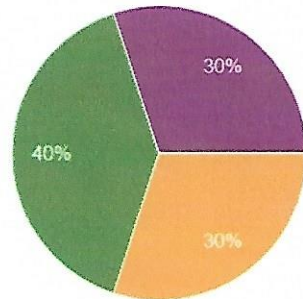

3. The curriculum promotes team work mentality

10 responses

- 1- Below Average
- 2- Average
- 3- Good
- 4- Very Good
- 5- Excellent

About 90.0% Employees find the curriculum to promote team work mentality.

*Handwritten signature*  
28/12/21

Principal  
Silapathar College  
Silapathar

4. Soft-skills provided by the curriculum and institution

10 responses

About 80.0% Employees believed that the curriculum provides soft-skills.